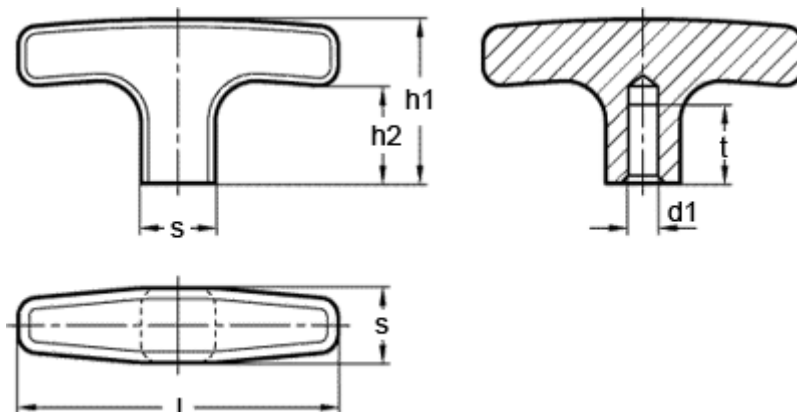

Article number: 20293250

Description: E+G T-Handle GN 563.2-67-B8-BL

Measures

d_1 H7 = B8

h_1 = 37

h_2 = 25

l = 67

s = 16